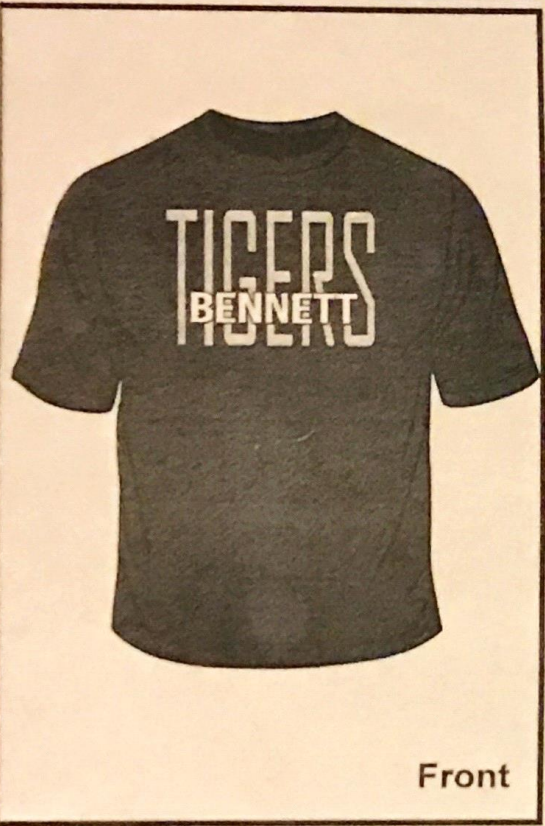

Bennett Elementary

EXAMPLE

Front

NEXT LEVEL CREW NECK	PRICES	QTY
YOUTH SMALL	\$15.00	
YOUTH MEDIUM	\$15.00	
YOUTH LARGE	\$15.00	
ADULT SMALL	\$15.00	
ADULT MEDIUM	\$15.00	
ADULT LARGE	\$15.00	
ADULT XL	\$15.00	
ADULT XXL	\$17.00	
ADULT XXXL	\$18.00	
TOTAL:		

Descriptions:
Next Level Unisex Crew
Shirt Color: Royal Blue
Imprint Color: Athletic Gold and White

- 100% combed ringspun cotton fine jersey
- 4.3 oz.
- 32 singles
- fabric laundered for reduced shrinkage
- 1x1 baby rib-knit set in collar
- Tear-away label